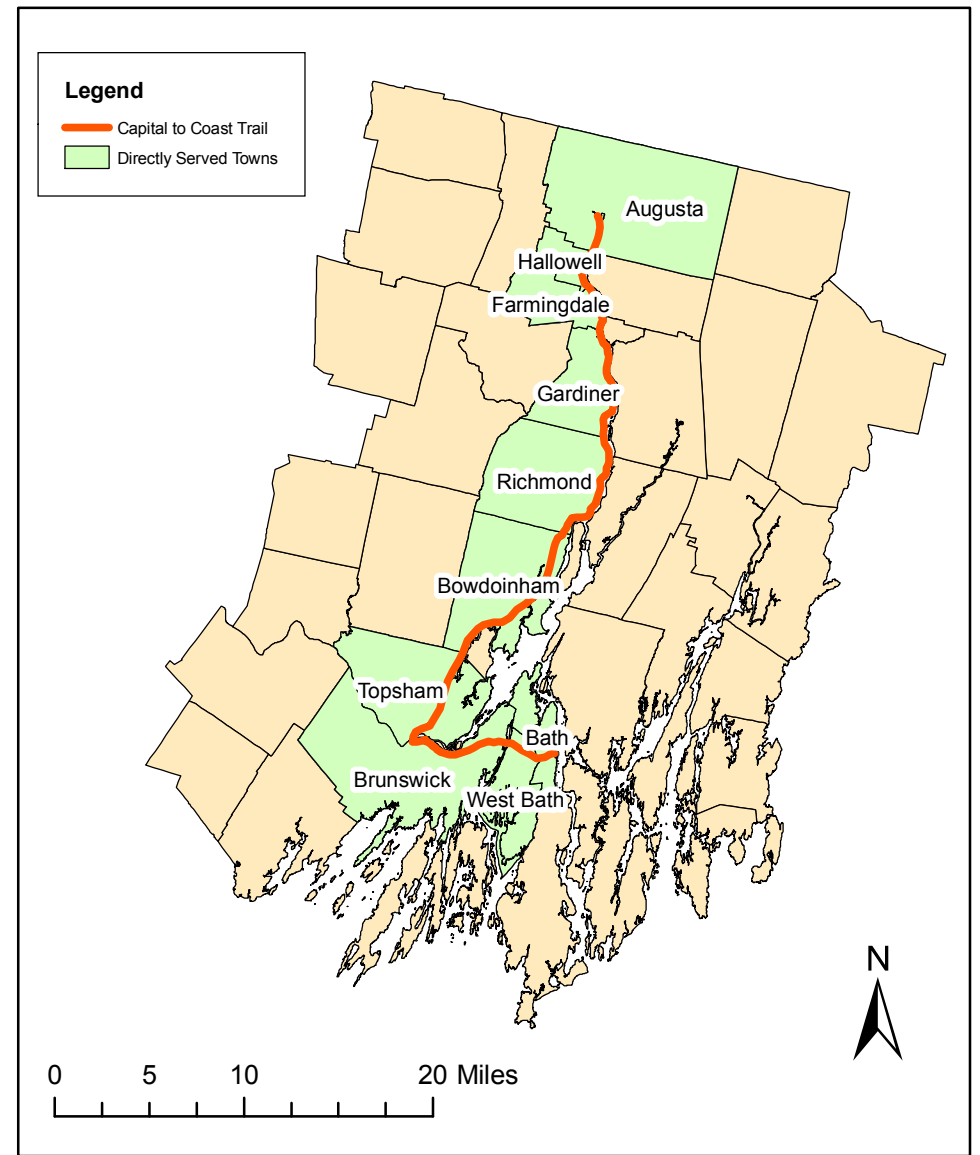

122,254 people (9.2% of Maine's population) live within 10 miles of the Capital to Coast Trail

82,167 people (6.2% of Maine's population) live in towns that will be directly served by the Capital to Coast Trail

# Population Served by the Capital to Coast Trail